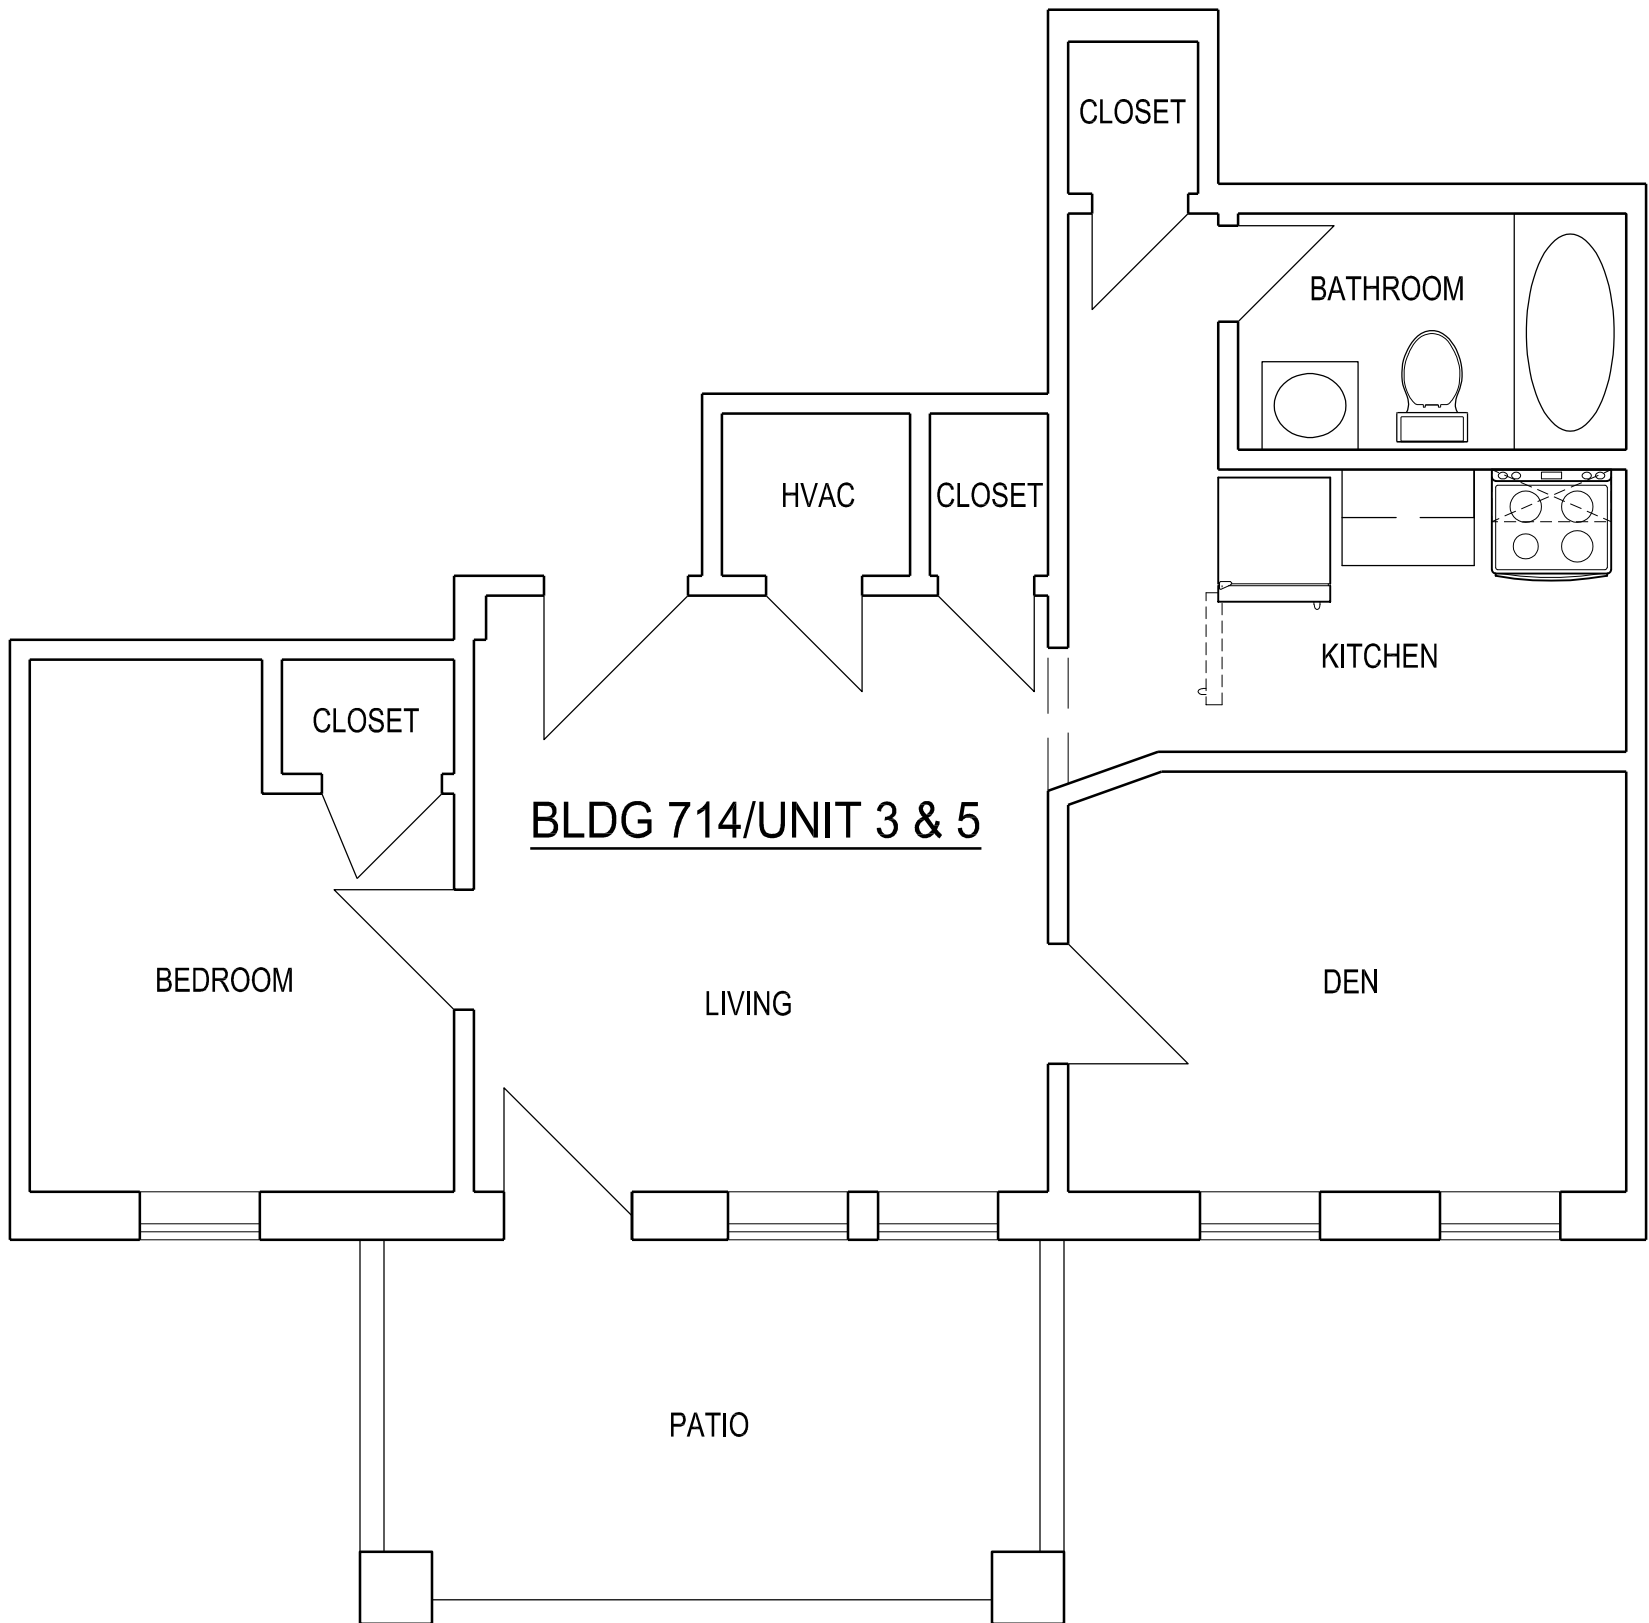

# Linwood

**STUDIO A**  
ARCHITECTURE LLC

123 SOUTHWEST BLVD  
KANSAS CITY, MO 64108

813.256.5025  
WWW.SA-ARCH.COM

© 2016 STUDIO A ARCHITECTURE LLC