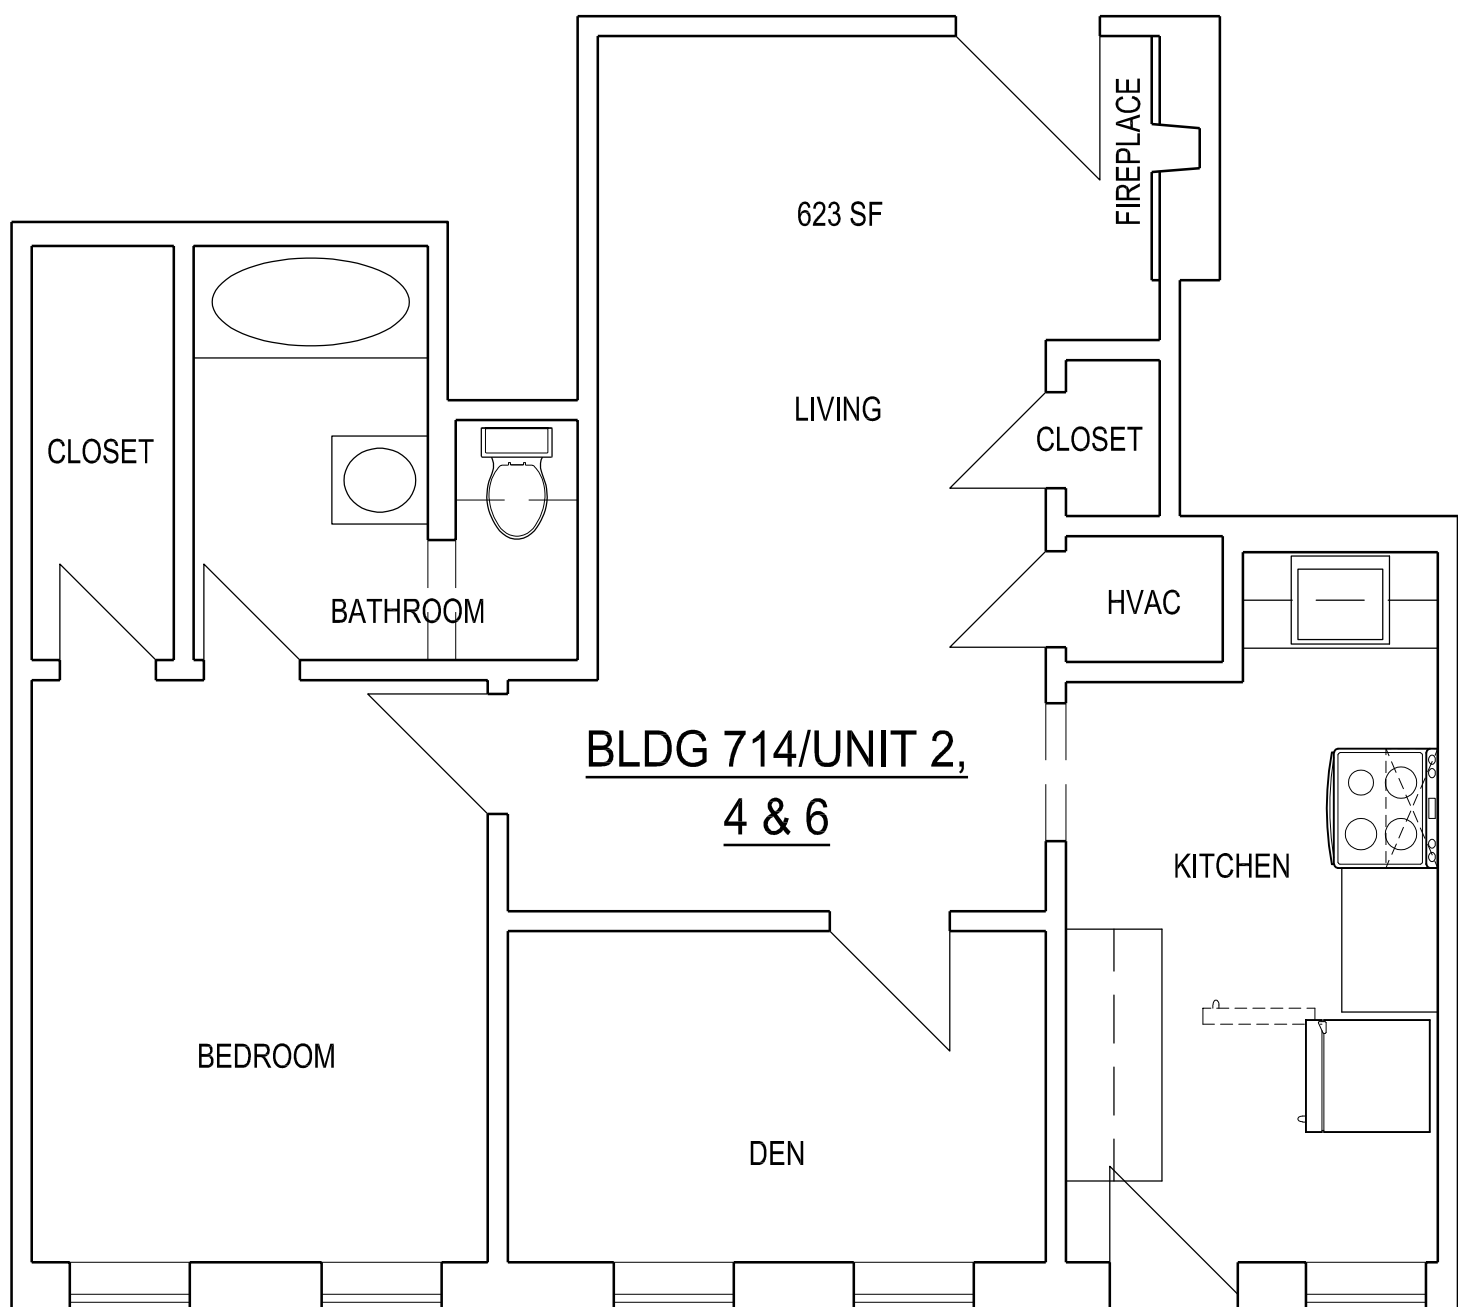

Linwood

STUDIO A
ARCHITECTURE LLC

123 SOUTHWEST BLVD
KANSAS CITY, MO 64108

813.256.5025
WWW.SA-ARCH.COM

© 2016 STUDIO A ARCHITECTURE LLC