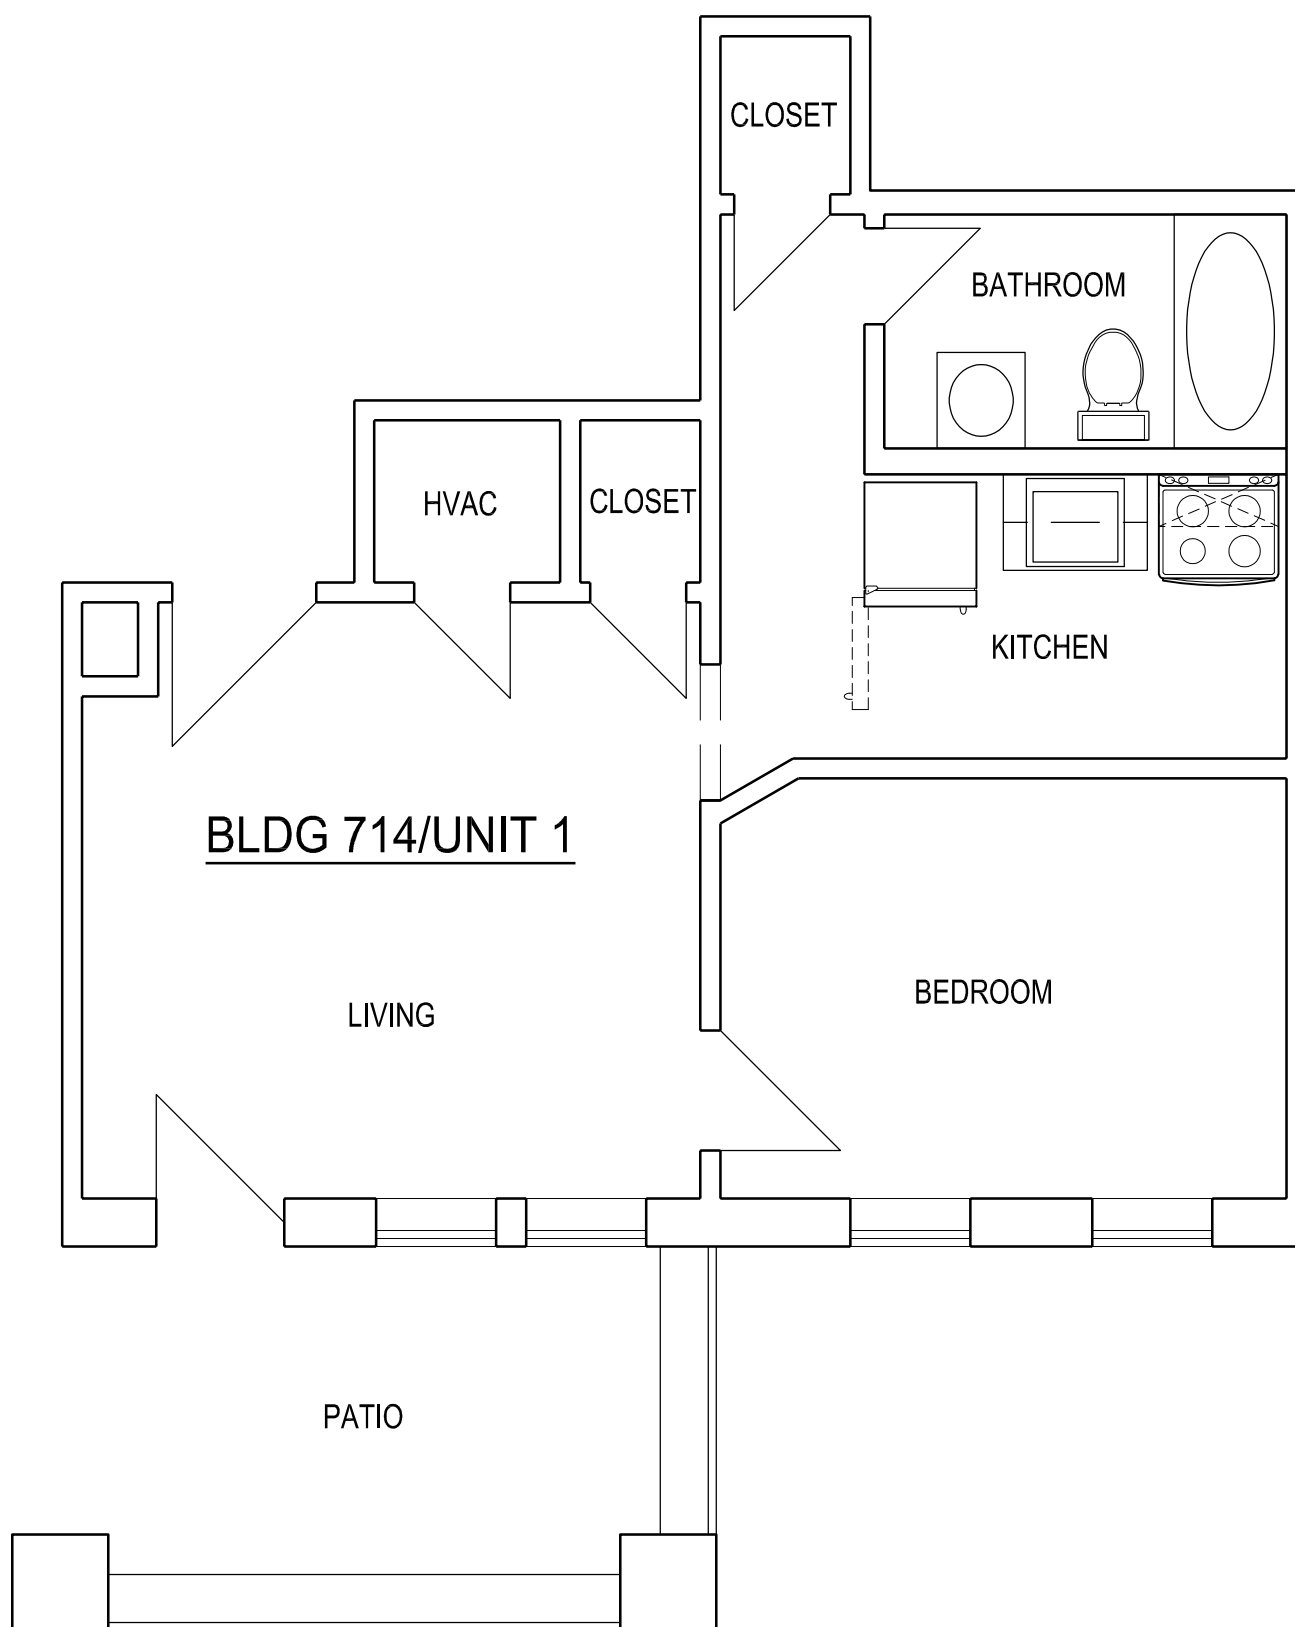

Linwood

STUDIO A
ARCHITECTURE LLC

123 SOUTHWEST BLVD
KANSAS CITY, MO 64108

813.256.5025
WWW.SA-ARCH.COM

© 2016 STUDIO A ARCHITECTURE LLC