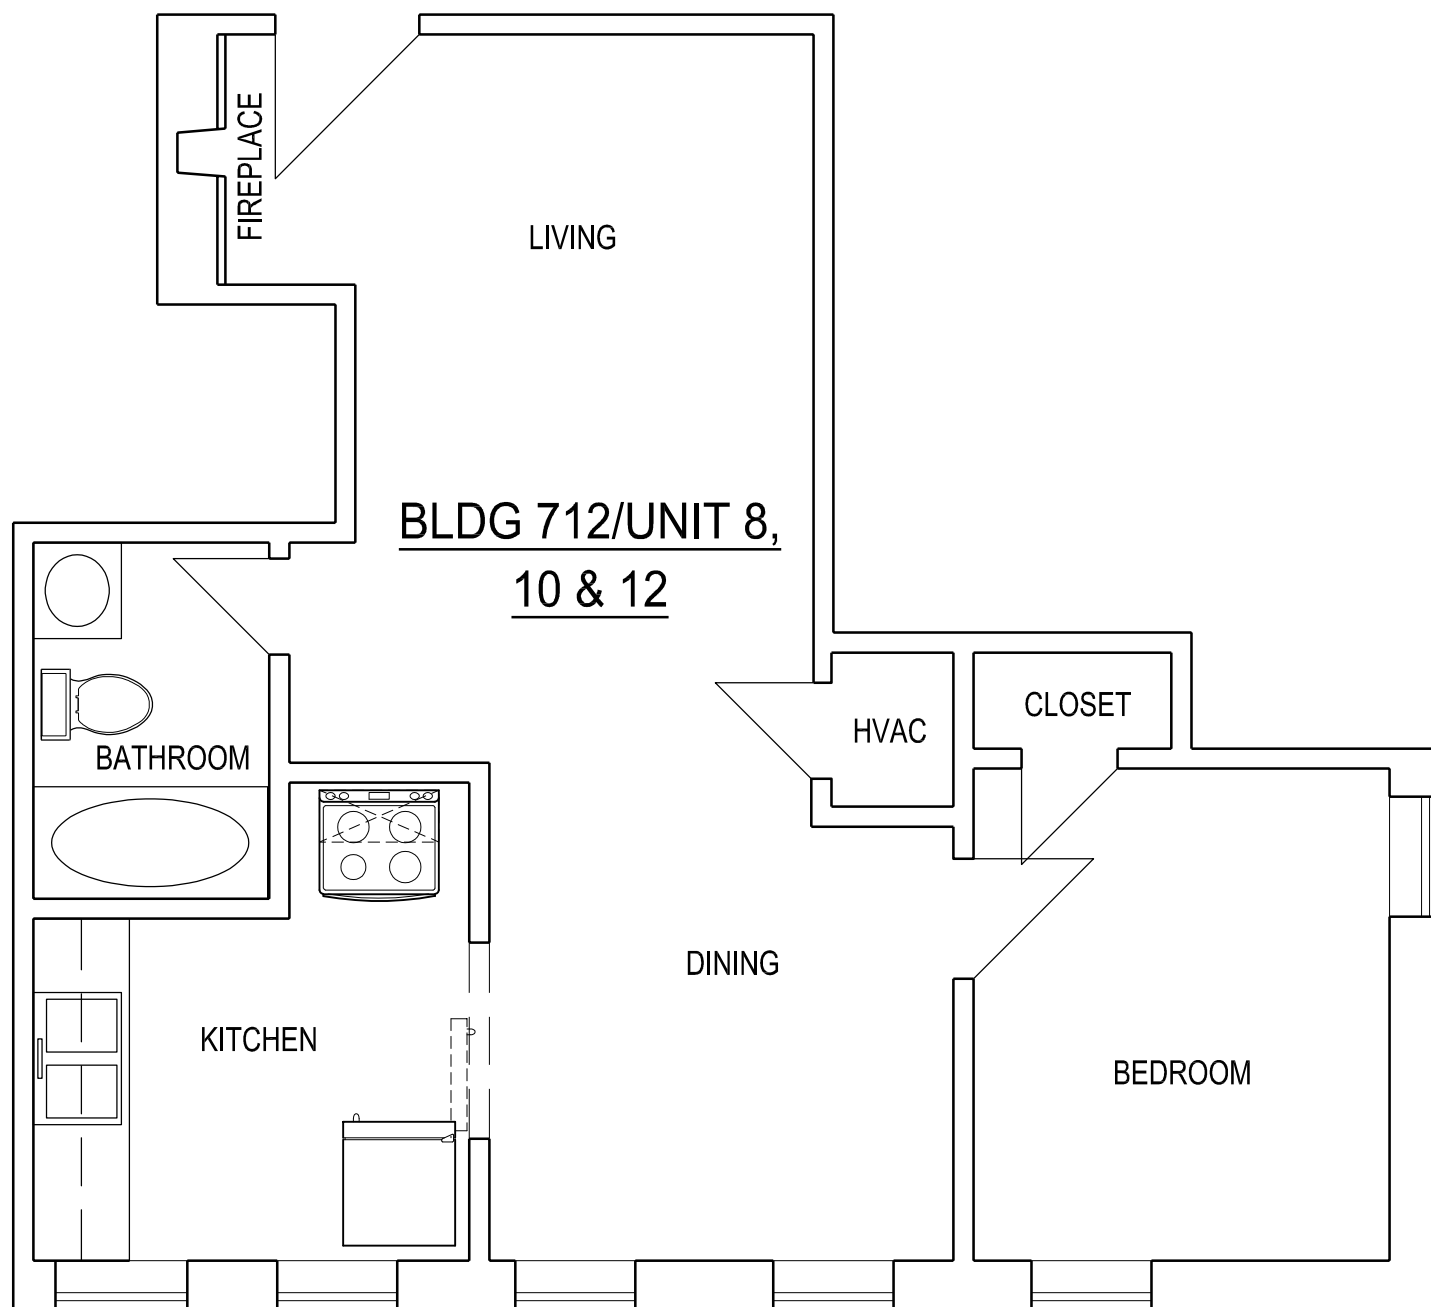

Linwood

STUDIO A
ARCHITECTURE LLC

123 SOUTHWEST BLVD
KANSAS CITY, MO 64108

813.256.5025
WWW.SA-ARCH.COM

© 2016 STUDIO A ARCHITECTURE LLC