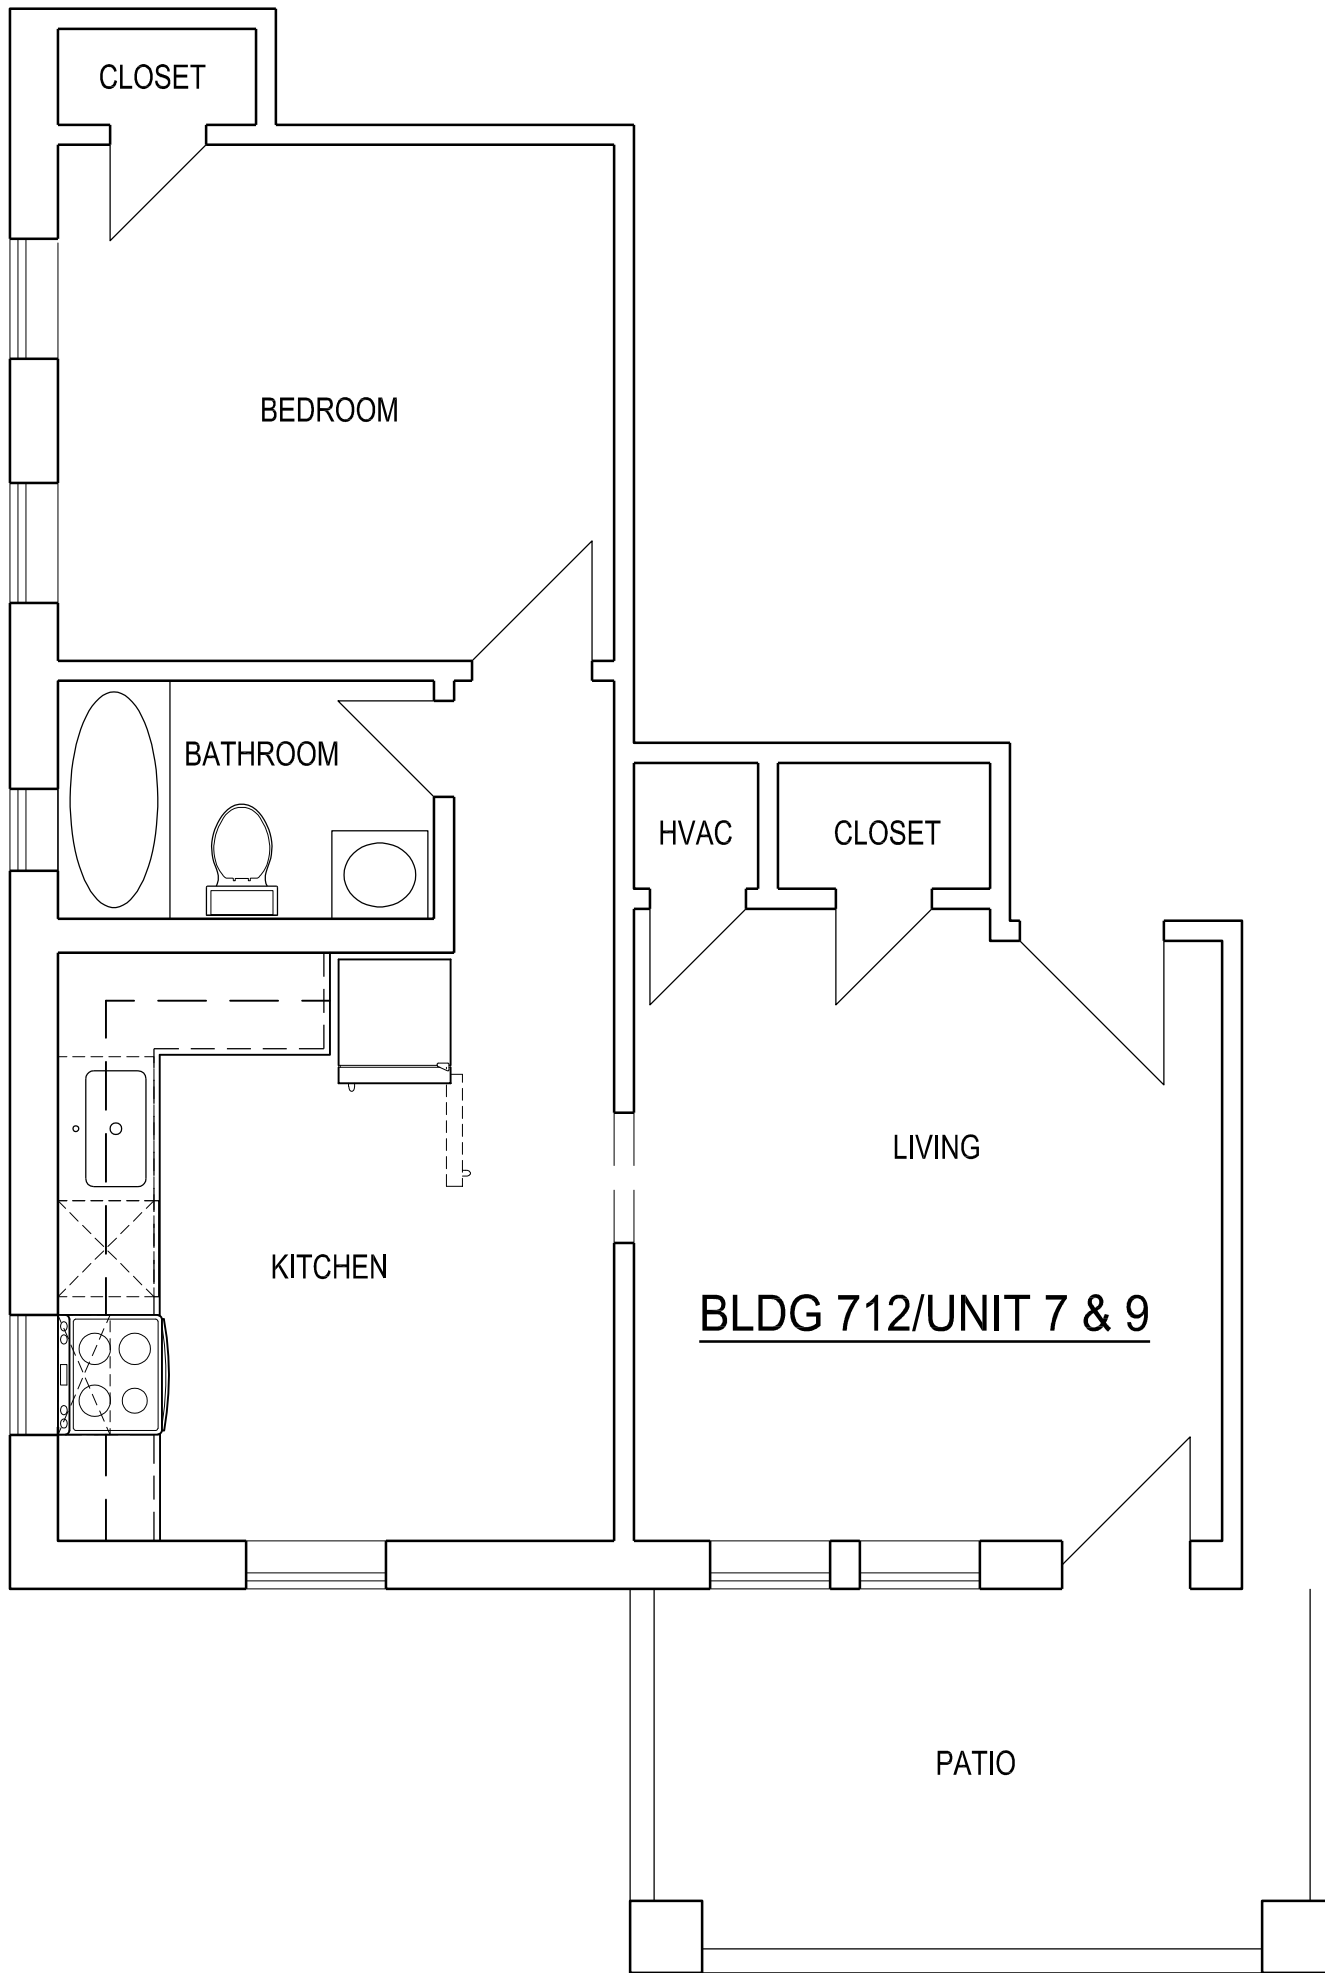

Linwood

STUDIO A
ARCHITECTURE LLC

123 SOUTHWEST BLVD
KANSAS CITY, MO 64108

813.256.5025
WWW.SA-ARCH.COM

© 2016 STUDIO A ARCHITECTURE LLC