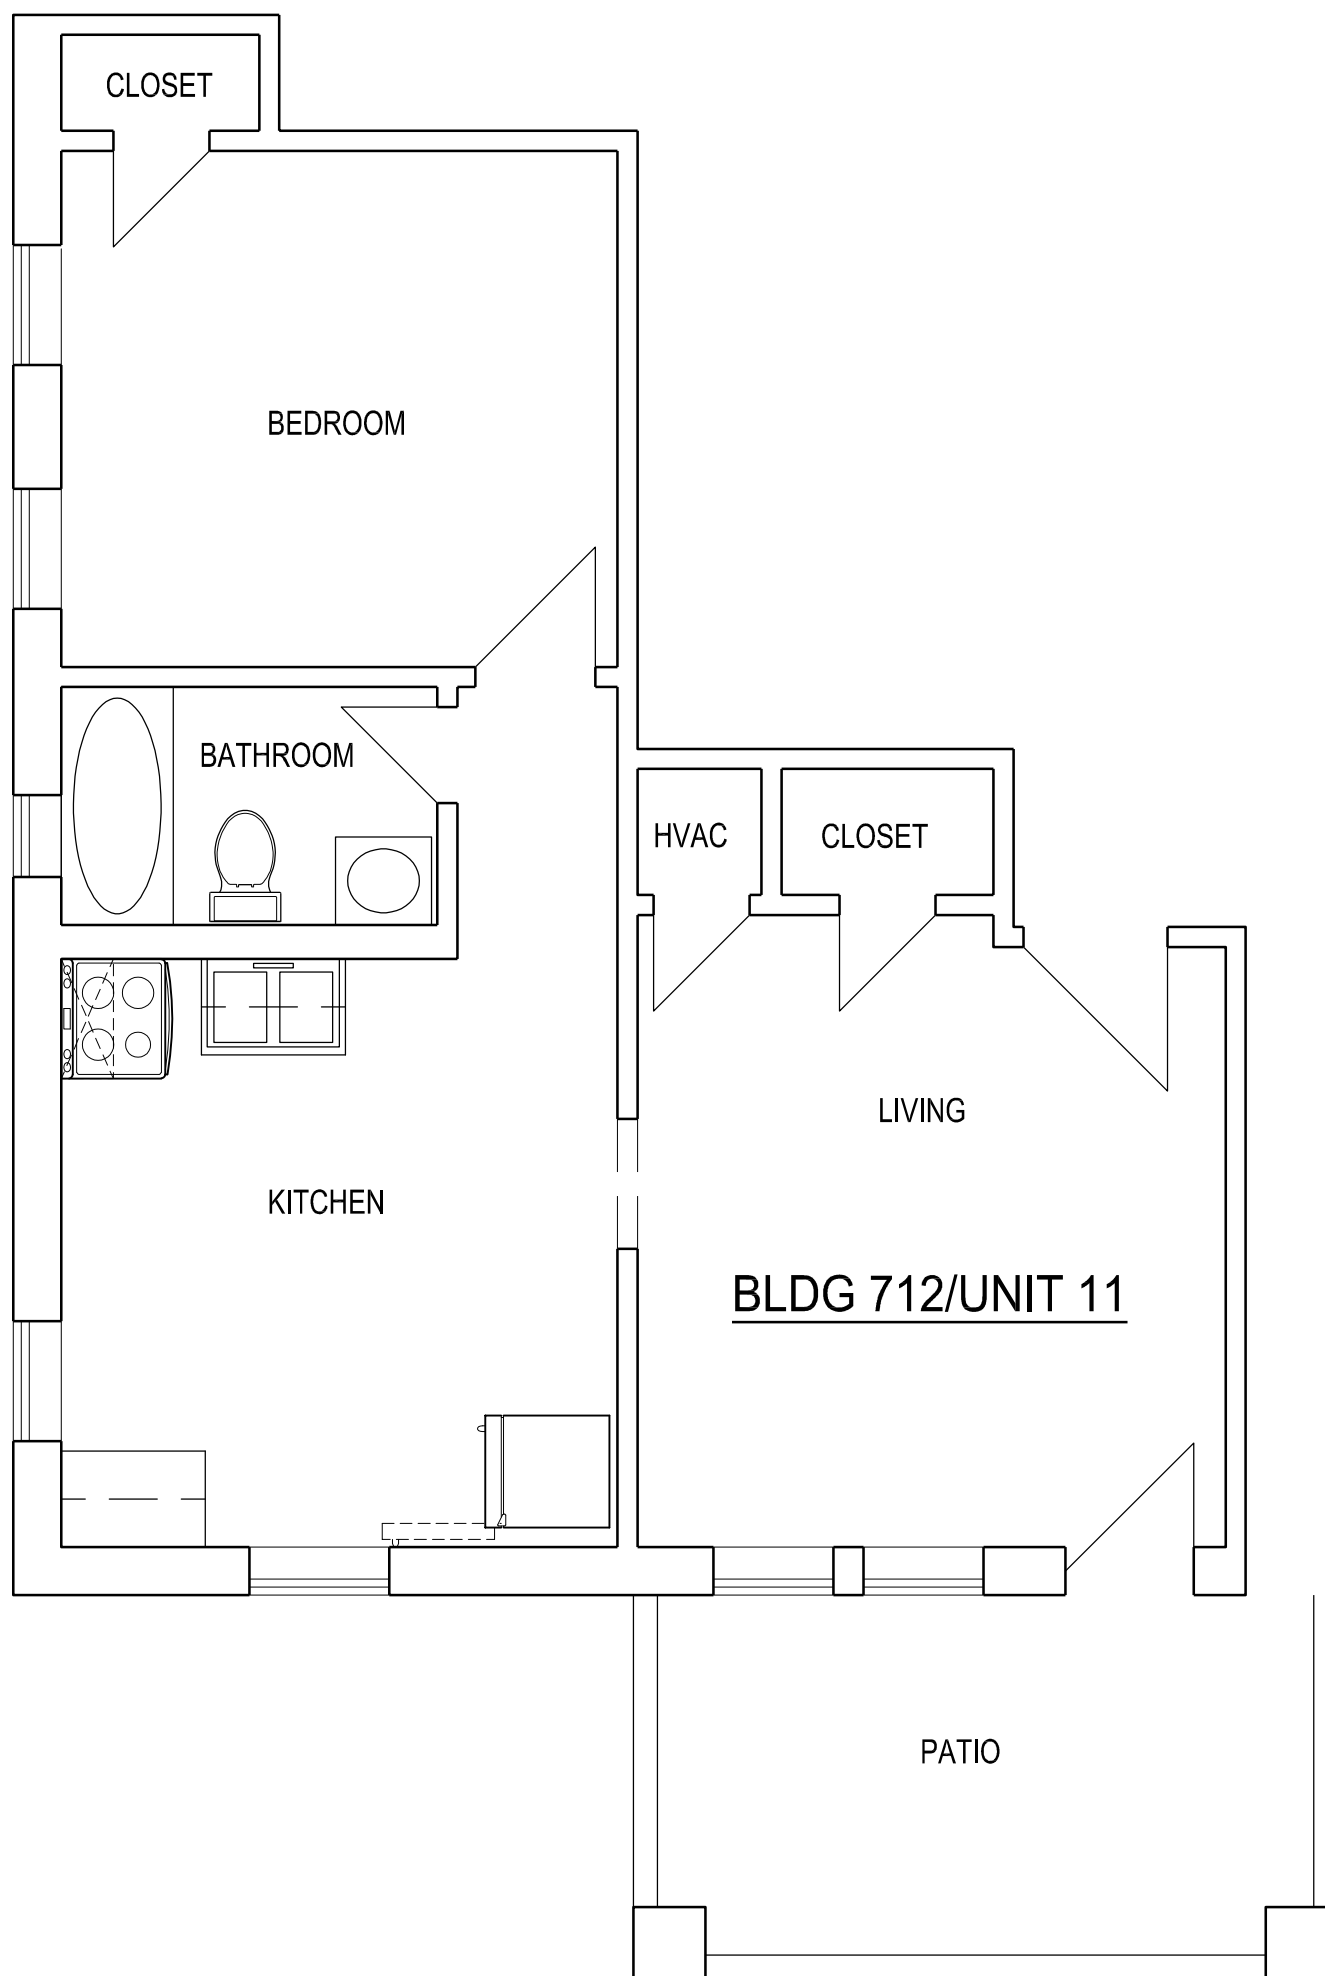

# Linwood

**STUDIO A**  
ARCHITECTURE LLC

123 SOUTHWEST BLVD  
KANSAS CITY, MO 64108

813.256.5025  
WWW.SA-ARCH.COM

© 2016 STUDIO A ARCHITECTURE LLC